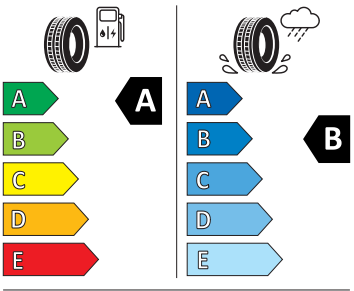

2020/740

- Michelin 205/60 R16

MICHELIN 941957

205/60R16 92 H C1

2020/740

- Goodyear 205/60 R16

GOODYEAR 546287

205/60R16 92 H C1